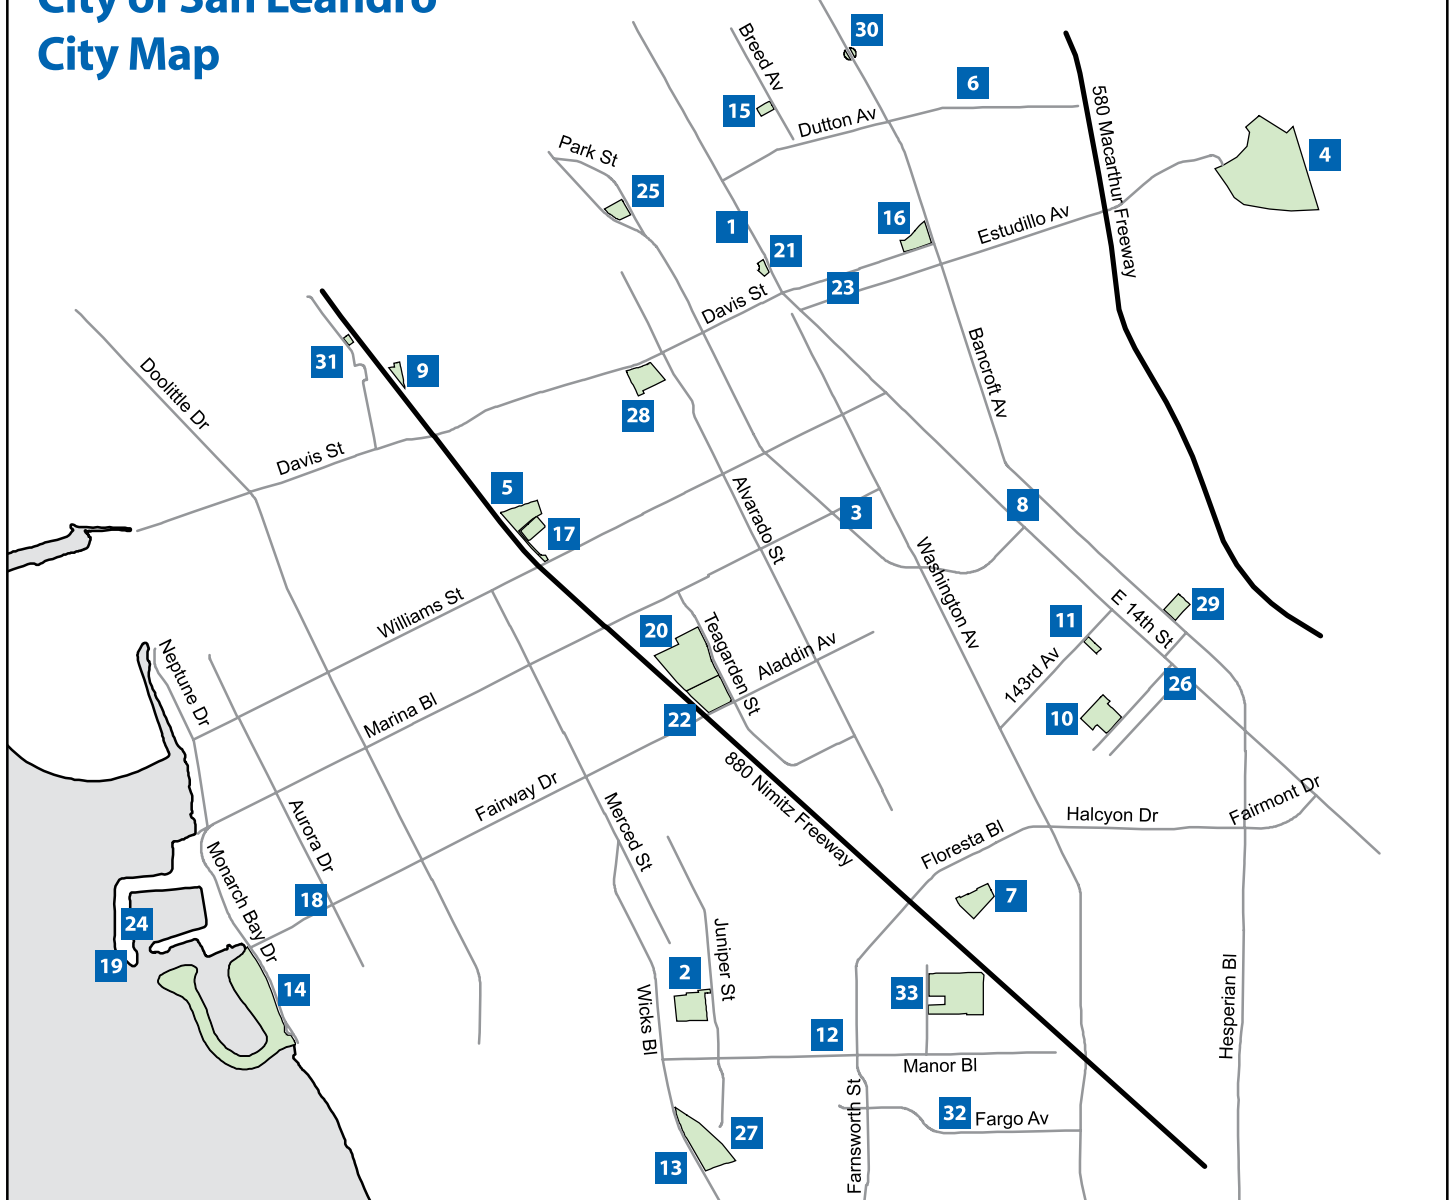

City of San Leandro City Map

- | | | | |
|---|---|---|--|
| 1. Civic Center/City Hall
835 East 14th Street | 10. Halcyon Park
1245 – 147th Avenue | 19. Mulford Point
40 Mulford Point Drive | 28. Thrasher Park
1300 Davis Street |
| 2. Bonaire Park
14841 Juniper Street | 11. Heath Park
1220 – 143rd Avenue | 20. Pacific Recreation Complex
2651 Teagarden Street | 29. Toyon Park
1500 Bancroft Avenue |
| 3. Boys & Girls Club Pool
401 Marina Boulevard | 12. Manor Branch Library
1307 Manor Boulevard | 21. Root Park
1033 East 14th Street | 30. Victoria Park
399 Bancroft Avenue |
| 4. Chabot Park
1698 Estudillo Avenue, Oakland | 13. Marina Community Center
15301 Wicks Boulevard | 22. San Leandro Ball Park
1193 Aladdin Avenue | 31. Warden Park
652 Warden Avenue |
| 5. Cherry Grove Park
1600 Williams Street | 14. Marina Park
13801 Monarch Bay Drive | 23. San Leandro Main Library
300 Estudillo Avenue | 32. Washington Manor
Middle School Field
1170 Fargo Avenue |
| 6. Farrelly Pool
864 Dutton Avenue | 15. McCartney Park
399 Breed Avenue | 24. San Leandro Marina Office
40 Mulford Point Drive | 33. Washington Manor Park & Pool
14900 Zelma |
| 7. Floresta Park
3750 Monterey Boulevard | 16. Memorial Park
1105 Bancroft Avenue | 25. Siempre Verde Park
455 Park Street | |
| 8. Girls, Inc.
13666 East 14th Street | 17. Muir Soccer Field
Leonard Drive at Williams Street | 26. South Branch Library
1479 East 14th Street | |
| 9. Grover Cleveland Park
862 O'Donnell Street | 18. Mulford Marina Branch Library
13699 Aurora Drive | 27. Stenzel Park
15300 Wicks Boulevard | |

* Facilities highlighted in blue are reservable through the Recreation and Human Services Department, 577-3462.