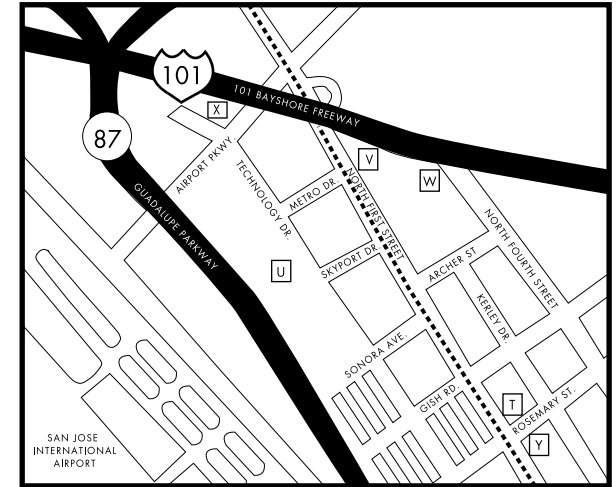

Downtown Map

- Paid Public Parking
- ▶ Parking Lot Entrances
- Light Rail Line
- ... Guadalupe River Walk
- ◆ Light Rail Station
- A Center for the Performing Arts
- B Civic Auditorium
- C Parkside Hall
- D Montgomery Theater
- E Children's Discovery Museum
- F San Jose Stage
- G Hilton San Jose and Towers
- H Library
- J Hyatt Sainte Claire
- K Crowne Plaza
- L The Tech Museum of Innovation
- M Fairmont Hotel
- N Pavilion Shops
- O San Jose Repertory Theatre
- P San Jose Museum of Art
- Q Hotel DeAnza
- R Peralta Adobe
- S Fallon House
- T Comfort Inn/Airport
- U Courtyard by Marriott
- V Hyatt San Jose
- W Radisson Plaza Hotel/ San Jose Airport
- X Doubletree Hotel
- Y Wyndham Hotel
- Z Future Site Of Marriott Hotel