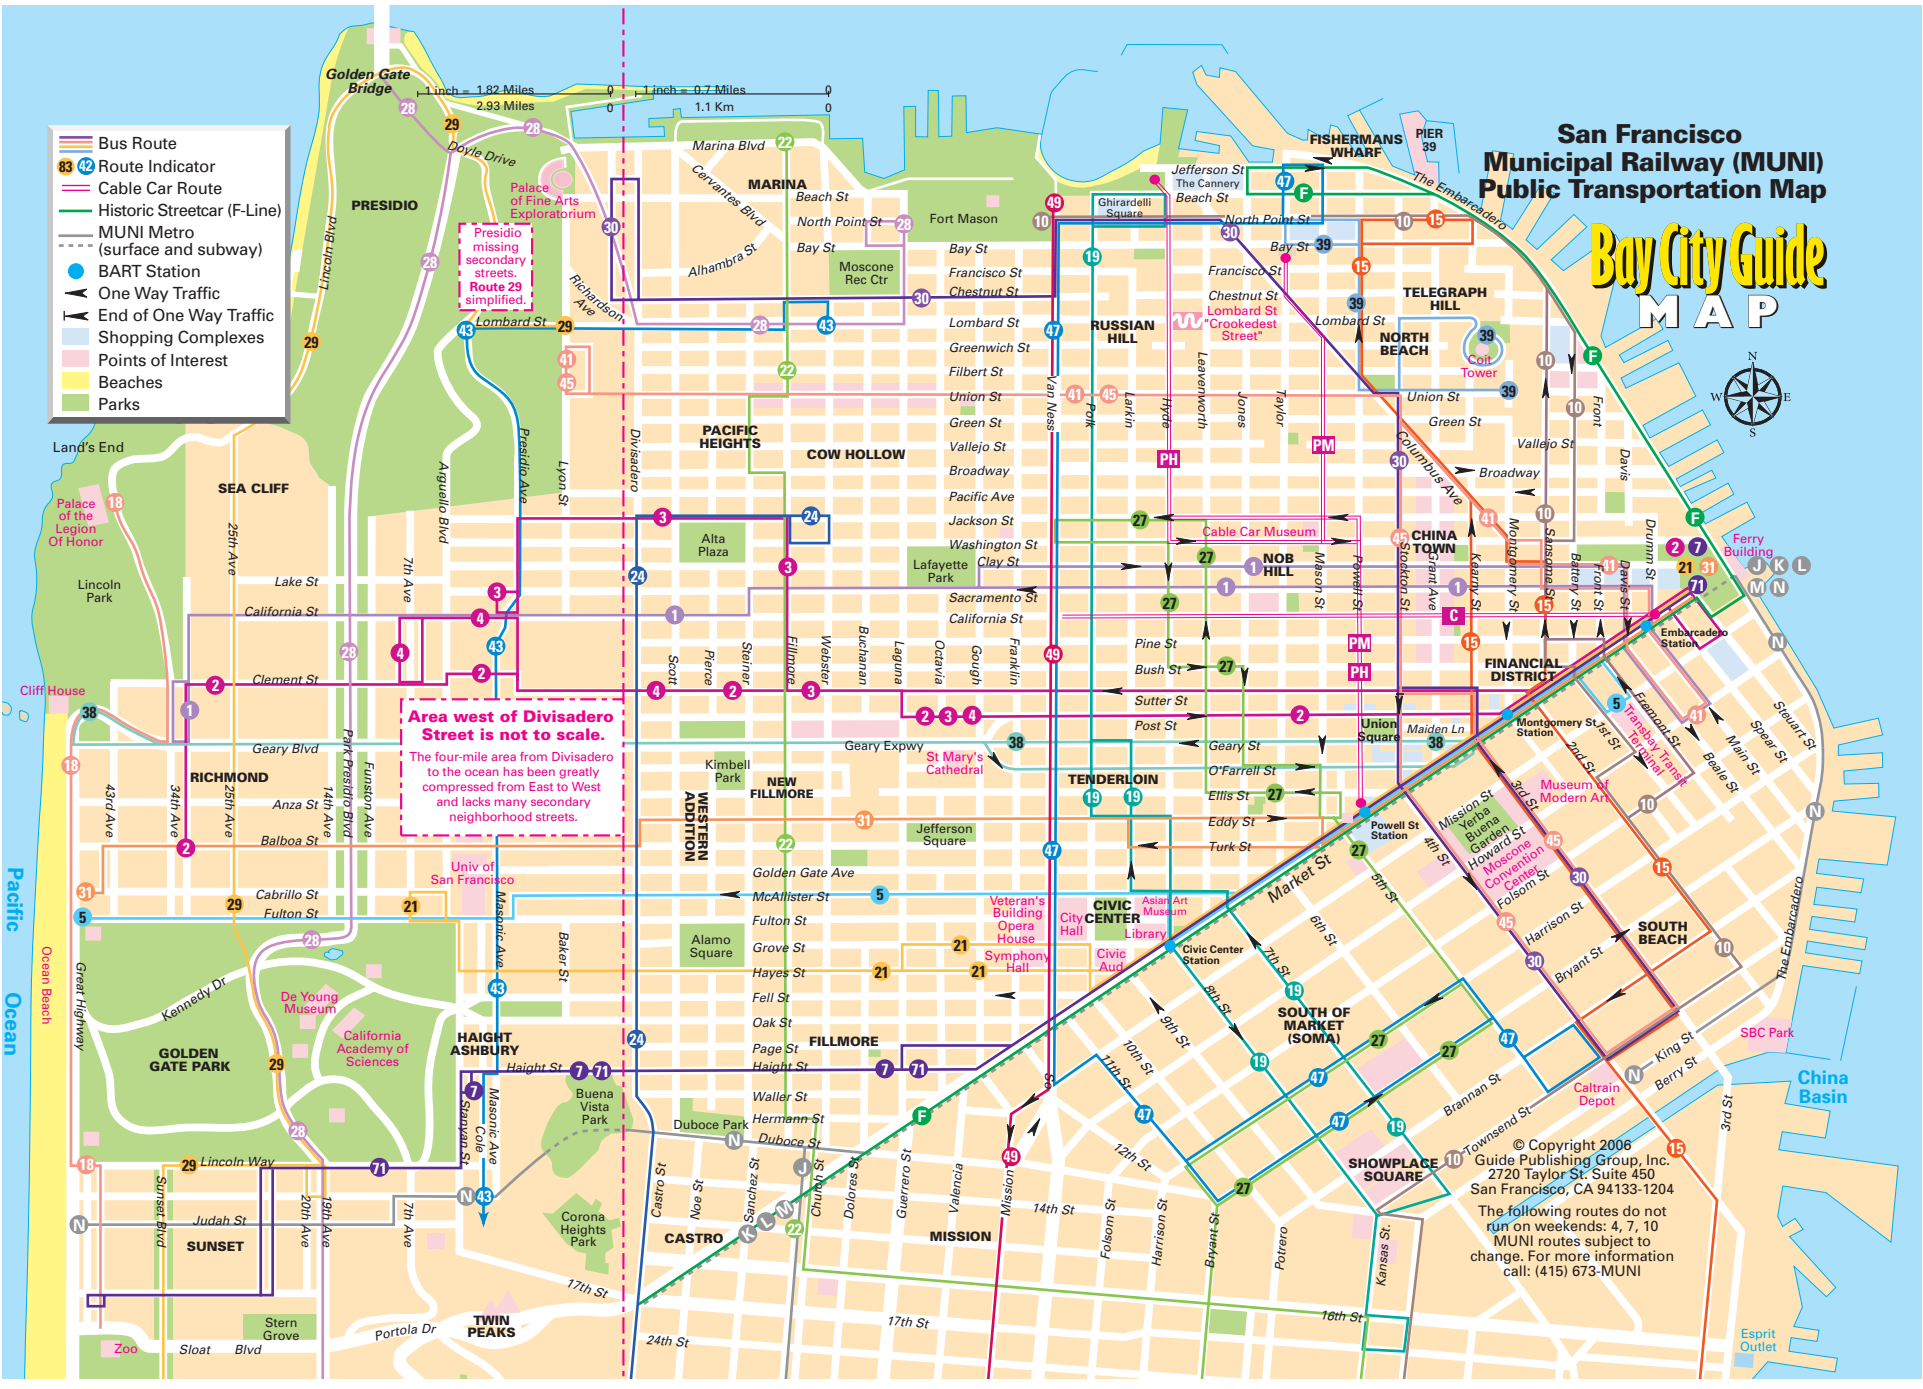

San Francisco Municipal Railway (MUNI) Public Transportation Map

Bay City Guide MAP

- Bus Route
- Route Indicator
- Cable Car Route
- Historic Streetcar (F-Line)
- MUNI Metro (surface and subway)
- BART Station
- One Way Traffic
- End of One Way Traffic
- Shopping Complexes
- Points of Interest
- Beaches
- Parks

Area west of Divisadero Street is not so safe.
 The four-mile area from Divisadero to the ocean has been greatly compressed from East to West and lacks many secondary neighborhood streets.

© Copyright 2006
 Guide Publishing Group, Inc.
 2720 Taylor St., Suite 450
 San Francisco, CA 94133-1204
 The following routes do not
 run on weekends: 4, 7, 10
 MUNI routes subject to
 change. For more information
 call: (415) 673-MUNI