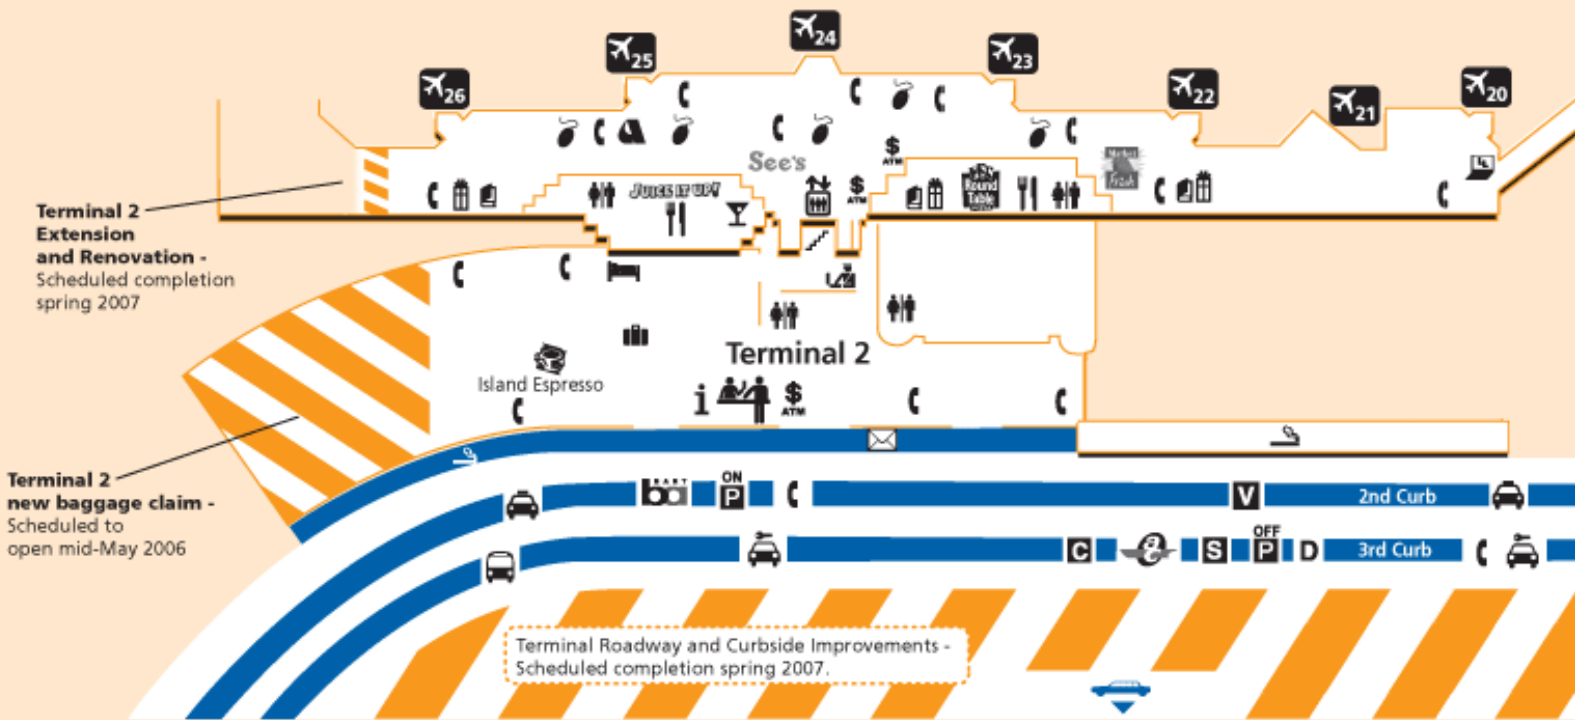

Oakland International - Terminal 2 Map

Public and Passenger Services

- Ascot Staffing
- Automated Teller Machine
- Baggage Storage Service
- Cocktail Lounge
- Data Port
- Defibrillators located throughout Terminals 1 and 2.
- Duty Free
- Elevator
- Gift Shop/Newsstand
- Information
- Laptop Lane Business Center
- Lost and Found
- Museum Exhibition
- Passenger Screening Checkpoint
- Park & Call Zone
- Restaurant or Snack Bar
- Restroom
- Shoeshine
- Smoking Area
- Stairway
- Telephone
- Telephone Reservation Board
- U.S. Customs and Border Protection
- U.S. Mail Box
- Valet Parking
- Wi-Fi available throughout Terminals 1 and 2.

Ground Transportation

- AC Transit
- Air-Bart
- Charter Buses
- Courtesy Buses
- Door-to-Door Van Service
- Limos
- On-Airport Parking Shuttle
- Off-Airport Parking Shuttle
- Scheduled Van Service
- Taxi
- Rental Car Shuttle
  - Avis
  - Budget
  - Dollar
  - Enterprise
  - Fox
  - Hertz
  - National
  - Thrifty

Airlines Service

- Baggage Claim
- Ticket Counter

Terminal 2

- WN - Southwest
- and
- Southwest Baggage Claim
- (for all flights)