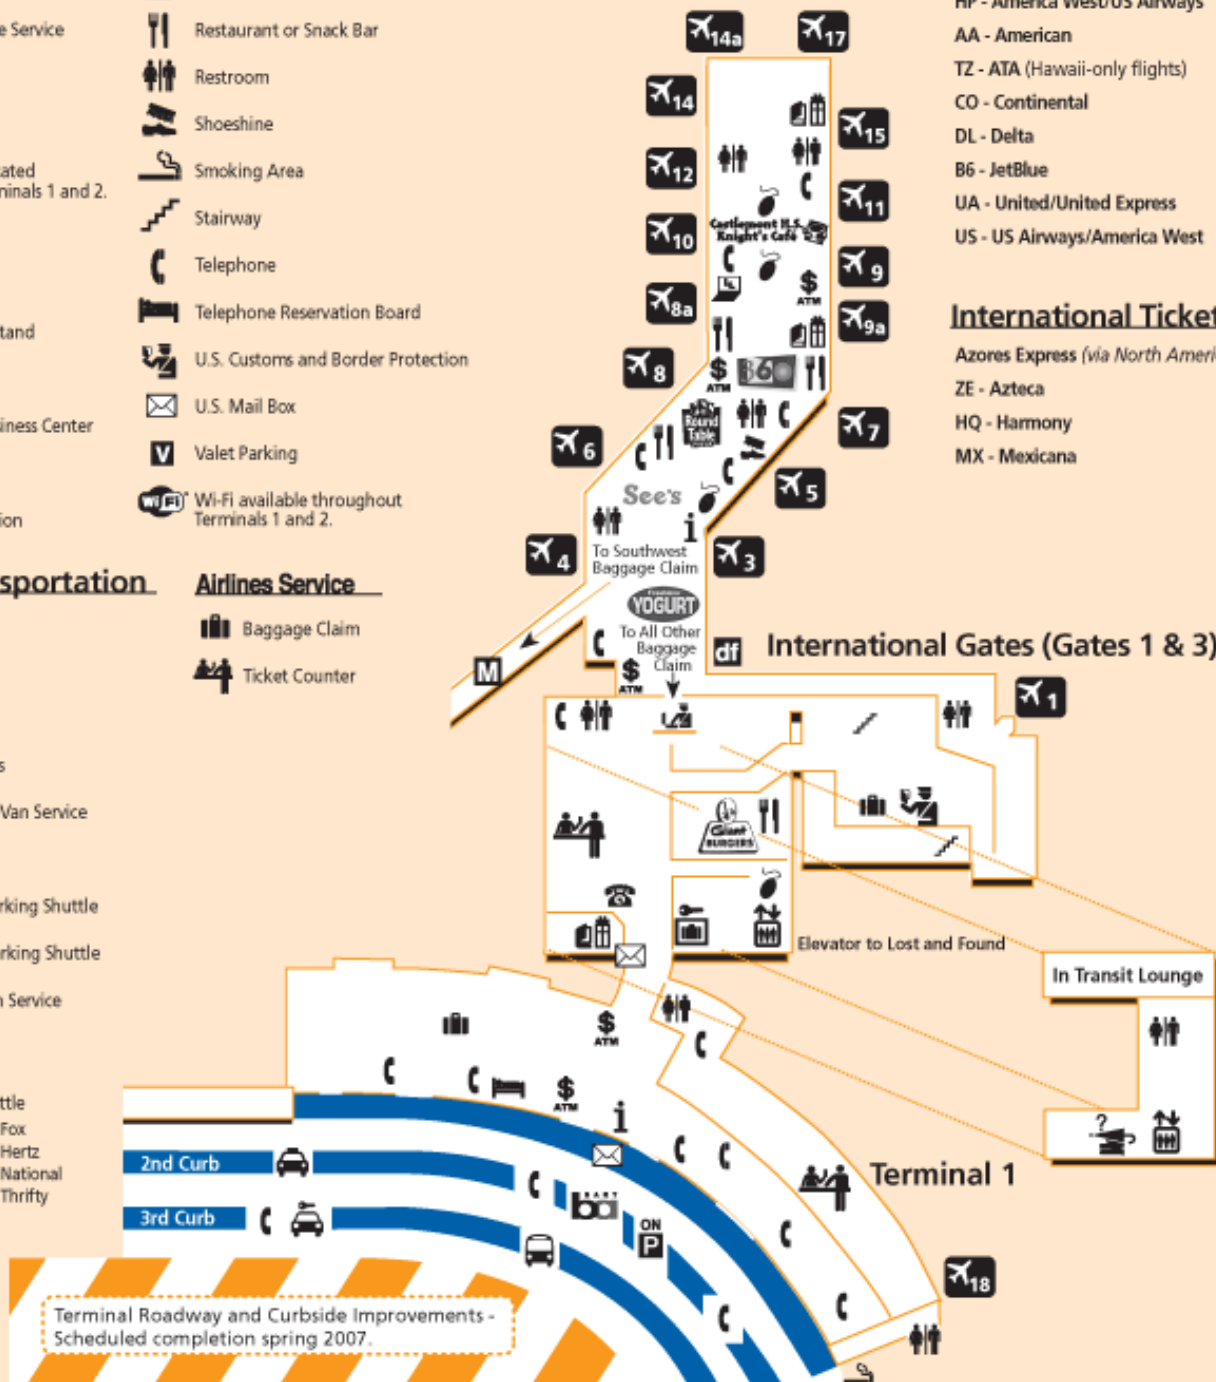

Oakland International - Terminal 1 Map

Public and Passenger Services

Ascot Staffing	Passenger Screening Checkpoint
Automated Teller Machine	Park & Call Zone
Baggage Storage Service	Restaurant or Snack Bar
Cocktail Lounge	Restroom
Data Port	Shoeshine
Defibrillators located throughout Terminals 1 and 2.	Smoking Area
Duty Free	Stairway
Elevator	Telephone
Gift Shop/Newsstand	Telephone Reservation Board
Information	U.S. Customs and Border Protection
Laptop Lane Business Center	U.S. Mail Box
Lost and Found	Valet Parking
Museum Exhibition	Wi-Fi available throughout Terminals 1 and 2.

Ground Transportation

- AC Transit
- Air-Bart
- Charter Buses
- Courtesy Buses
- Door-to-Door Van Service
- Limos
- On-Airport Parking Shuttle
- Off-Airport Parking Shuttle
- Scheduled Van Service
- Taxi
- Rental Car Shuttle
  - Avis
  - Budget
  - Dollar
  - Enterprise
  - Fox
  - Hertz
  - National
  - Thrifty

Airlines Service

- Baggage Claim
- Ticket Counter

Terminal 1

- AS - Alaska/Horizon
- AQ - Aloha
- HP - America West/US Airways
- AA - American
- TZ - ATA (Hawaii-only flights)
- CO - Continental
- DL - Delta
- B6 - JetBlue
- UA - United/United Express
- US - US Airways/America West

International Ticket Counters

- Azores Express (via North American Airlines)
- ZE - Azteca
- HQ - Harmony
- MX - Mexicana